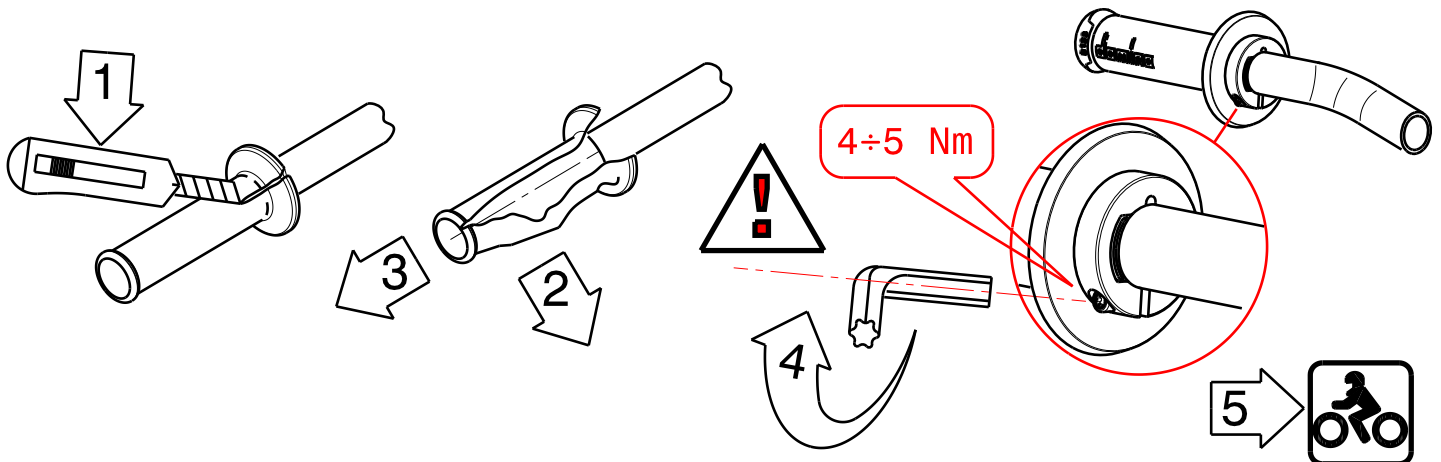

D-LOCK SYSTEMS - LEFT GRIP