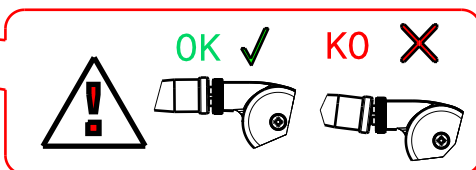

HR CROSS THROTTLE CONTROL 1 CABLE

COPRIGAS Throttle cover
For
-KAWASAKI
-YAMAHA
-SUZUKI
cut to the indicated length

8 COPRIGAS - Throttle cover
Put the throttle cable through in

ONLY FOR PROFESSIONAL FITTING