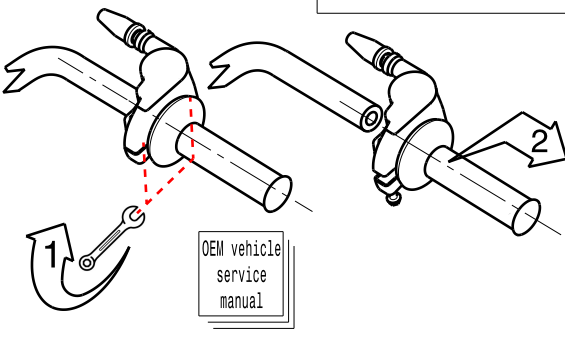

HR CROSS THROTTLE CONTROL 1 CABLE

COPRIGAS Throttle cover
For
-KAWASAKI
-YAMAHA
-SUZUKI
cut to the indicated length

8 COPRIGAS - Throttle cover
Put the throttle cable through in

ONLY FOR PROFESSIONAL FITTING

OEM vehicle service manual

T20

ALCOOL

94/62/CE

01 PET

21 PAP

22 PAP

STANDARD GRIPS

D-LOCK SYSTEMS - LEFT GRIP

CAM APPLICATION LIST - D-LOCK SYSTEMS

SCAN THE QR CODE FOR LIST AND MORE INFO

IF NOT INCLUDED, CAMS CAN BE PURCHASED SEPARATELY

CRASH

MAINTENANCE