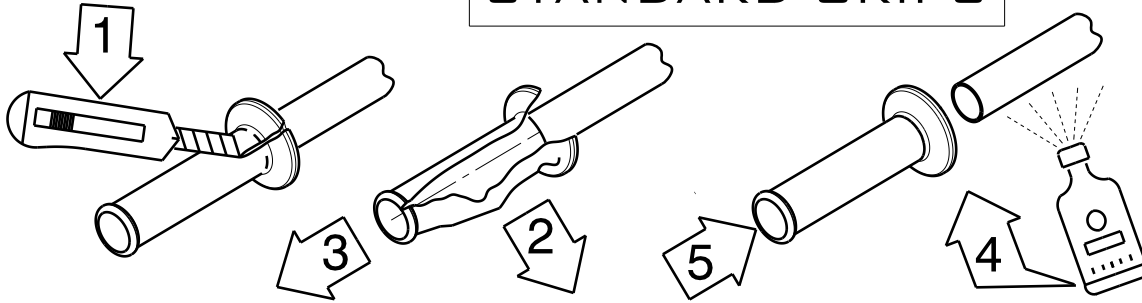

OEM vehicle service manual

T20

ALCOOL

94/62/CE

01 PET

21 PAP

22 PAP

STANDARD GRIPS