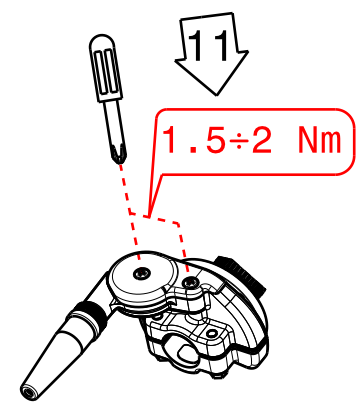

HR CROSS THROTTLE CONTROL 1 CABLE

COPRIGAS Throttle cover
For
-KAWASAKI
-YAMAHA
-SUZUKI
cut to the indicated length

8 COPRIGAS - Throttle cover
Put the throttle cable through in

ONLY FOR PROFESSIONAL FITTING

OEM vehicle service manual

T20

ALCOOL

94/62/CE

01 PET

21 PAP

22 PAP

STANDARD GRIPS