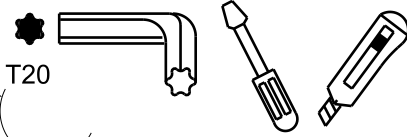

HR CROSS THROTTLE CONTROL 1 CABLE

COPRIGAS Throttle cover
For
-KAWASAKI
-YAMAHA
-SUZUKI
cut to the indicated length

8 COPRIGAS - Throttle cover
Put the throttle cable through in

ONLY FOR PROFESSIONAL FITTING

OEM vehicle service manual

T20

ALCOOL

94/62/CE

01 PET

21 PAP

22 PAP

STANDARD GRIPS