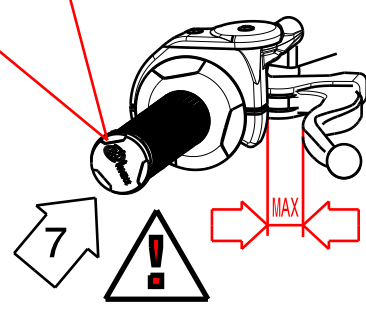

HR CROSS THROTTLE CONTROL 1 CABLE

COPRIGAS Throttle cover
For
-KAWASAKI
-YAMAHA
-SUZUKI
cut to the indicated length

8 COPRIGAS - Throttle cover
Put the throttle cable through in

ONLY FOR PROFESSIONAL FITTING

OEM vehicle service manual

T20

ALCOOL

94/62/CE

01 PET

21 PAP

22 PAP

STANDARD GRIPS

D-LOCK SYSTEMS - LEFT GRIP

CAM APPLICATION LIST - D-LOCK SYSTEMS

SCAN THE QR CODE FOR LIST AND MORE INFO

IF NOT INCLUDED, CAMS CAN BE PURCHASED SEPARATELY

CRASH

MAINTENANCE