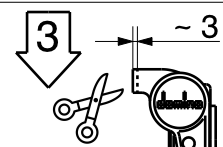

HR CROSS THROTTLE CONTROL 1 CABLE

COPRIGAS Throttle cover
For
-KAWASAKI
-YAMAHA
-SUZUKI
cut to the indicated length

8 COPRIGAS - Throttle cover
Put the throttle cable through in

ONLY FOR PROFESSIONAL FITTING