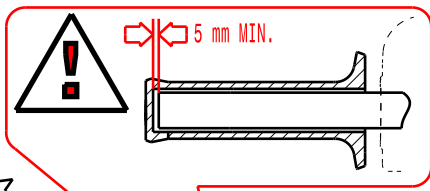

HR CROSS THROTTLE CONTROL 1 CABLE

COPRIGAS Throttle cover
For
-KAWASAKI
-YAMAHA
-SUZUKI
cut to the indicated length

8 COPRIGAS - Throttle cover
Put the throttle cable through in

ONLY FOR PROFESSIONAL FITTING

OEM vehicle service manual

T20

ALCOOL

94/62/CE

01 PET

21 PAP

22 PAP

STANDARD GRIPS