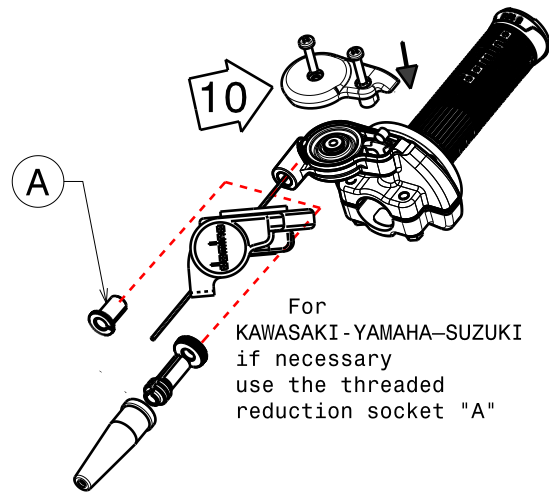

HR CROSS THROTTLE CONTROL 1 CABLE

COPRIGAS Throttle cover
For
-KAWASAKI
-YAMAHA
-SUZUKI
cut to the indicated length

8 COPRIGAS - Throttle cover
Put the throttle cable through in

ONLY FOR PROFESSIONAL FITTING

OEM vehicle service manual

T20

ALCOOL

94/62/CE

01 PET

21 PAP

22 PAP

STANDARD GRIPS