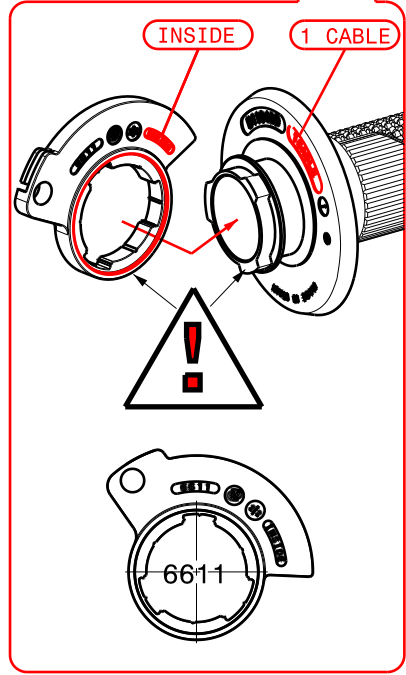

HR CROSS THROTTLE CONTROL 1 CABLE

COPRIGAS Throttle cover
For
-KAWASAKI
-YAMAHA
-SUZUKI
cut to the indicated length

8 COPRIGAS - Throttle cover
Put the throttle cable through in

ONLY FOR PROFESSIONAL FITTING

OEM vehicle service manual

T20

ALCOOL

94/62/CE

01 PET

21 PAP

22 PAP

STANDARD GRIPS

D-LOCK SYSTEMS - LEFT GRIP

CAM APPLICATION LIST - D-LOCK SYSTEMS

SCAN THE QR CODE FOR LIST AND MORE INFO

IF NOT INCLUDED, CAMS CAN BE PURCHASED SEPARATELY

CRASH

MAINTENANCE