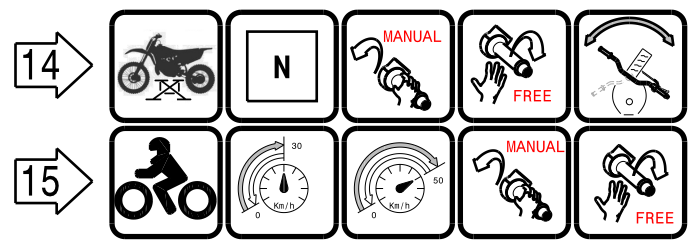

HR CROSS THROTTLE CONTROL 1 CABLE

COPRIGAS Throttle cover
For
-KAWASAKI
-YAMAHA
-SUZUKI
cut to the indicated length

8 COPRIGAS - Throttle cover
Put the throttle cable through in

ONLY FOR PROFESSIONAL FITTING

OEM vehicle service manual

T20

ALCOOL

94/62/CE

01 PET

21 PAP

22 PAP

STANDARD GRIPS

D-LOCK SYSTEMS - LEFT GRIP

CAM APPLICATION LIST - D-LOCK SYSTEMS

SCAN THE QR CODE FOR LIST AND MORE INFO

IF NOT INCLUDED, CAMS CAN BE PURCHASED SEPARATELY

CRASH

MAINTENANCE