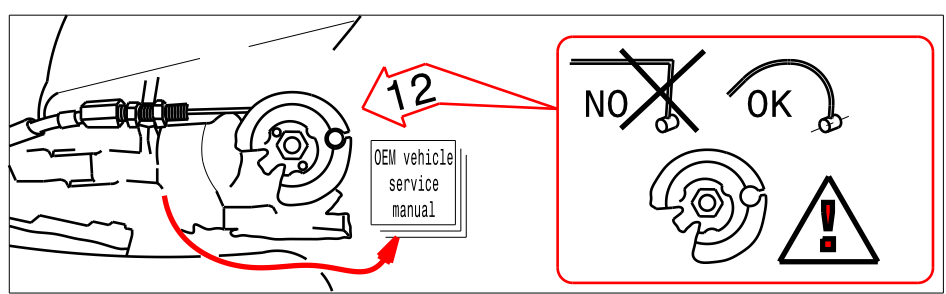

HR CROSS THROTTLE CONTROL 1 CABLE

COPRIGAS Throttle cover
For
-KAWASAKI
-YAMAHA
-SUZUKI
cut to the indicated length

8 COPRIGAS - Throttle cover
Put the throttle cable through in

ONLY FOR PROFESSIONAL FITTING

OEM vehicle service manual

T20

ALCOOL

94/62/CE

01 PET

21 PAP

22 PAP

STANDARD GRIPS