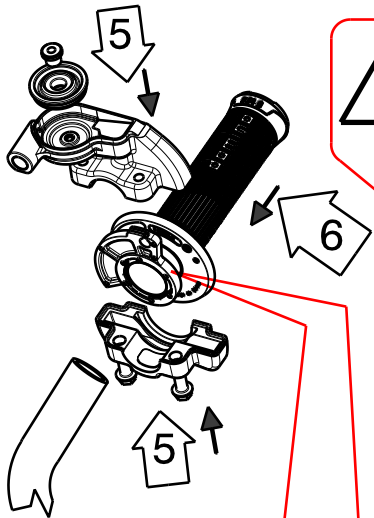

HR CROSS THROTTLE CONTROL 1 CABLE

COPRIGAS Throttle cover
For
-KAWASAKI
-YAMAHA
-SUZUKI
cut to the indicated length

8 COPRIGAS - Throttle cover
Put the throttle cable through in

ONLY FOR PROFESSIONAL FITTING

OEM vehicle service manual

T20

ALCOOL

94/62/CE

01 PET

21 PAP

22 PAP

STANDARD GRIPS

D-LOCK SYSTEMS - LEFT GRIP

CAM APPLICATION LIST - D-LOCK SYSTEMS

SCAN THE QR CODE FOR LIST AND MORE INFO

IF NOT INCLUDED, CAMS CAN BE PURCHASED SEPARATELY

CRASH

MAINTENANCE