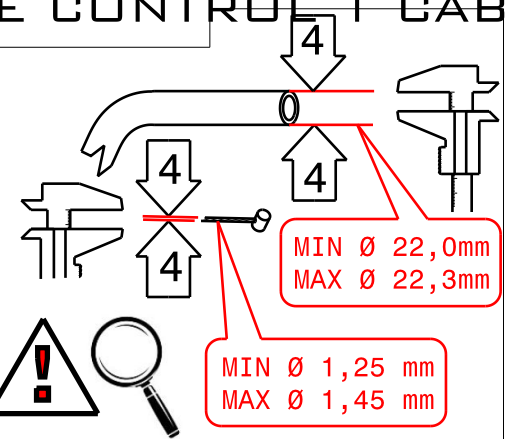

HR CROSS THROTTLE CONTROL 1 CABLE

COPRIGAS Throttle cover
For
-KAWASAKI
-YAMAHA
-SUZUKI
cut to the indicated length

8 COPRIGAS - Throttle cover
Put the throttle cable through in

ONLY FOR PROFESSIONAL FITTING

OEM vehicle service manual

T20

ALCOOL

94/62/CE

01 PET

21 PAP

22 PAP

STANDARD GRIPS

D-LOCK SYSTEMS - LEFT GRIP

CAM APPLICATION LIST - D-LOCK SYSTEMS

SCAN THE QR CODE FOR LIST AND MORE INFO

IF NOT INCLUDED, CAMS CAN BE PURCHASED SEPARATELY

CRASH

MAINTENANCE