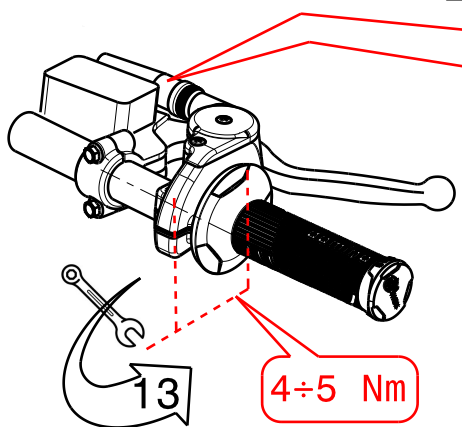

HR CROSS THROTTLE CONTROL 1 CABLE

COPRIGAS Throttle cover
For
-KAWASAKI
-YAMAHA
-SUZUKI
cut to the indicated length

8 COPRIGAS - Throttle cover
Put the throttle cable through in

ONLY FOR PROFESSIONAL FITTING

OEM vehicle service manual

T20

ALCOOL

94/62/CE

01 PET

21 PAP

22 PAP

STANDARD GRIPS