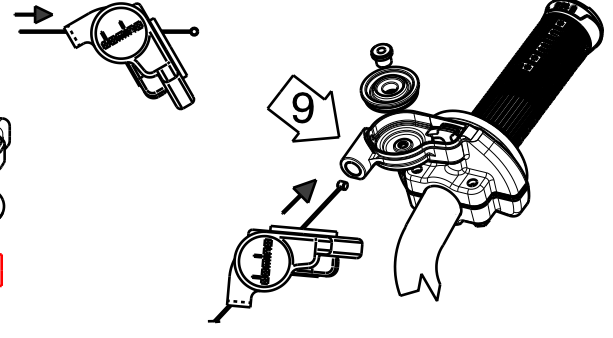

HR CROSS THROTTLE CONTROL 1 CABLE

COPRIGAS Throttle cover
For
-KAWASAKI
-YAMAHA
-SUZUKI
cut to the indicated length

8 COPRIGAS - Throttle cover
Put the throttle cable through in

ONLY FOR PROFESSIONAL FITTING

OEM vehicle service manual

T20

ALCOOL

94/62/CE

01 PET

21 PAP

22 PAP

STANDARD GRIPS

D-LOCK SYSTEMS - LEFT GRIP

CAM APPLICATION LIST - D-LOCK SYSTEMS

SCAN THE QR CODE FOR LIST AND MORE INFO

IF NOT INCLUDED, CAMS CAN BE PURCHASED SEPARATELY

CRASH

MAINTENANCE